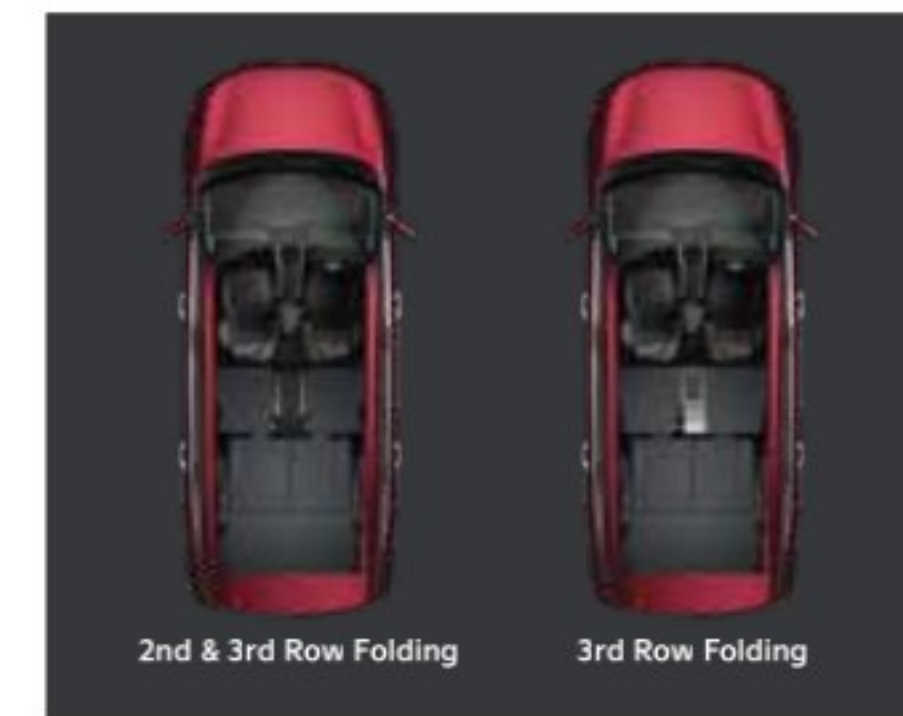

2nd & 3rd Row Folding

3rd Row Folding

Adaptable Seating to Accomodate Everything