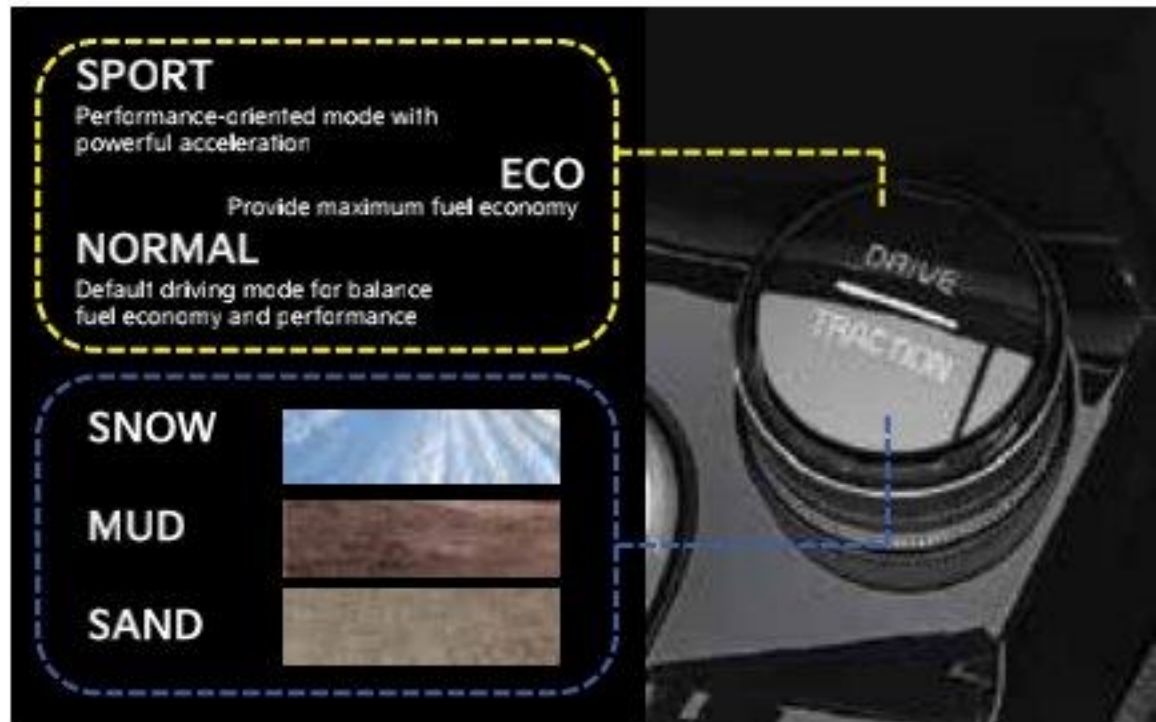

Specifications

SELTOS

POWER TRAIN	EXP	EX	E
Type	Kappa, 1.4L Turbo - Dual CVVT, Direct Injection		
Displacement (cc)	1.353		
Maximum Power (PS/rpm)	140/6.000		
Maximum Torque (Nm/rpm)	242/1.500 - 3.200		
Transmission	7 Speed DCT		
STEERING SYSTEM			
Type	Rack & Pinion		
Power Steering	Electric Power Steering		
BRAKE			
Front	Ventilated Disc with ABS		
Rear	Disc		
DIMENSION			
Length/Width/Height (mm)	4.315/1.800/1.645		
Wheelbase (mm)	2.610		
Front/Rear Tread (mm)	1.560/1583		
Turning Radius (mm)	5.300		
Wheel Tire	215/60/R17		205/65/R16
Fuel Tank Capacity (L)	55		
SUSPENSION			
Front	MacPherson Strut		
Rear	Coupled Torsion Beam Axle		
EXTERIOR			
Door Handle	Body Color		
Sun Roof	Sunroof, Power Sliding & Tilting	-	-
Window Beltline	Chrome Coating	-	-
Radiator Grill	Diamond Pattern Chrome Coating	Painted	
Rear Spoiler	Integrated with High Mounted Stop Lamp		
Outside Mirror	Body Color with Electric Mirror, Heated & Power Folding		
Head Lamp	Auto Light, Full LED	Auto Light, Projector	Projector
Day Time Running Light	KIA Signature LED w/ Positioning Lamp	-	
Fog Lamp	"Ice Cube" LED	Projector	-
Rear Combination Lamp	LED	Bulb	
Rear Back Door Glass	With Defogger Timer & Wiper		
INTERIOR			
Steering Wheel	Leather, 3 Spoke Sport with Tilt, Telescopic & Audio Control	3 Spoke with Tilt, Telescopic & Audio	
Power Window	Auto Up & Down with Safety (Driver)		
Front Console	With Two Cup Holder		
Meter Cluster	Supervision with 7" LCD driver information	3.5" LCD Driver Information	
Inner Door Handle	Satin Chrome	Black	
Front Seat	Sliding, Reclining, Height Adjuster		
Rear Seat	Reclining with Arm Rest & Cup Holder		
Seat Material	Leather	Fabric	
Power Supply	Wireless Charging, USB Slot & Outlet DC 12V		
SAFETY & SECURITY			
Body Structure	Advanced High Strength Steel & Press Hot Stamping		
Airbag	6 Airbags (Driver, Passenger, Side & Curtain)	Dual Airbag	
Safety Control	Electronic Stability Control & Hill Assist Control		
Keyless Entry	Smart Key with start/Stop Button	Keyless Entry	
Front Safety Belt	3 Point ELR		
Rear Safety Belt	3 Point ELR (Side) 2 Point (Center)		
Parking Assist	With Dynamic Parking Guideline	Rear Parking Assist	
High Mounted Stop Lamp	S	-	
AUDIO & SPEAKER			
Head Unit	Floating 8" LCD, with Bluetooth Voice Recognition, USB and Auxiliary Connection, Apple Car Play & Android Auto, Rear View Monitor	Floating 3.5" LCD, Bluetooth	
Speaker	4 Main Speaker + 2 Tweeter		
COMFORT			
Air Conditioning	Auto Climate Control with Rear Ventilation	Manual AC	
Drive Mode	Sport, Eco, Normal, Mud, Snow & Sand		
Cruise Control	Standard	-	-

Colours

Wheels

Informasi Lengkap :

R.Irvan

0821-1132-0077

Kiadepok.com | IG :@kiadepok

08/2021

Authorized Distributor

PT. Kreta Indo Artha

Member of **INDONOBIL GROUP**